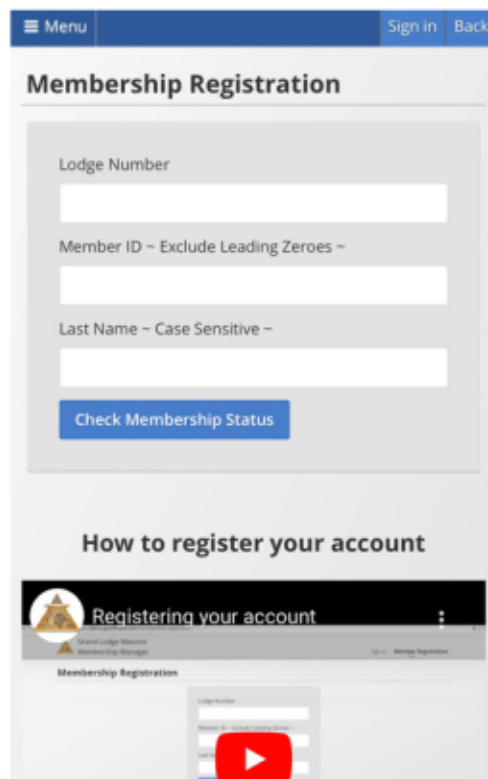

Registering for Grand View

This Can Be Done on Your Phone or Home Computer/ Laptop

Step 1- Go To Grand Lodge of GA Page
Click Member Portal

Step 2- Click Sign In

Step 3- Click Register

Step 4- Fill In The Necessary Information
(Your Member ID Is on Your Dues Card)

Final Step- Complete the Information and Click Sign Up

The Secretary Can Provide You With Your Member ID
or you can find it on your Dues Card

On Grand View You will find your Masonic Profile, Grand Lodge Messages, Edicts, Video Messages, Historical information, MELD Classes, Masonic Code and many other important topics