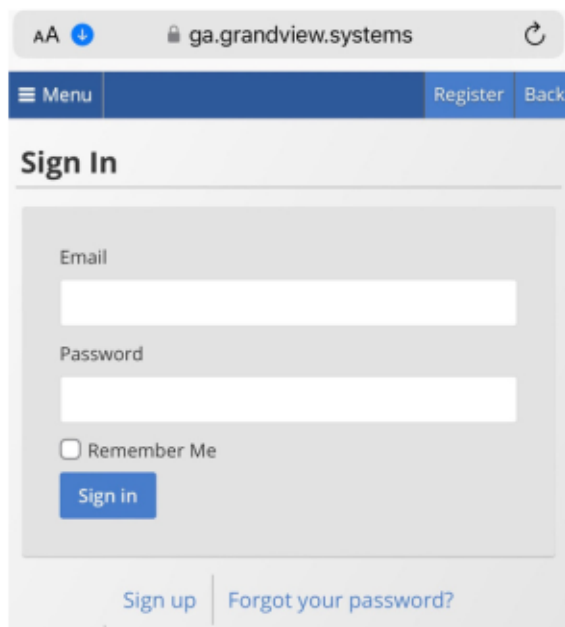

Registering for Grand View

This Can Be Done on Your Phone or Home Computer/ Laptop

Step 1- Go To Grand Lodge of GA Page
Click Member Portal

Step 2- Click Sign In

Step 3- Click Register

Step 4- Fill In The Necessary Information
(Your Member ID Is on Your Dues Card)

Final Step- Complete the Information and Click Sign Up

The Secretary Can Provide You With Your Member ID
or you can find it on your Dues Card

On Grand View You will find your Masonic Profile, Grand Lodge Messages, Edicts, Video Messages, Historical information, MELD Classes, Masonic Code and many other important topics