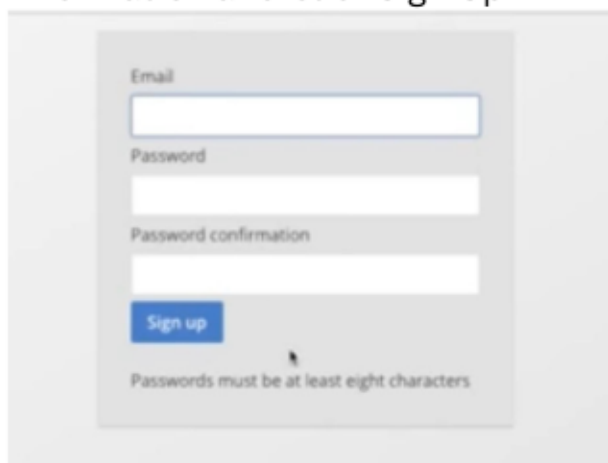

Registering for Grand View

This Can Be Done on Your Phone or Home Computer/ Laptop

Step 1- Go To Grand Lodge of GA Page
Click Member Portal

Step 2- Click Sign In

Step 3- Click Register

Step 4- Fill In The Necessary Information
(Your Member ID Is on Your Dues Card)

Final Step- Complete the Information and Click Sign Up

The Secretary Can Provide You With Your Member ID
or you can find it on your Dues Card

On Grand View You will find your Masonic Profile, Grand Lodge Messages, Edicts, Video Messages, Historical information, MELD Classes, Masonic Code and many other important topics